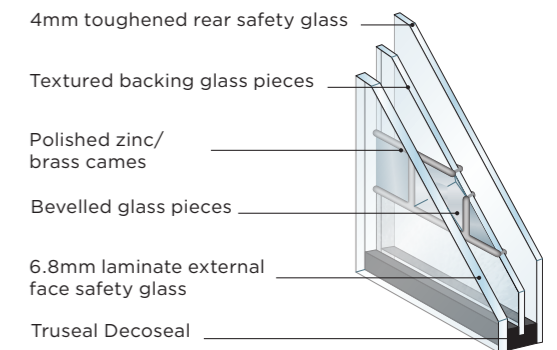

Decorative Glass

Features and benefits:

- Decorative double and triple glazing options available, see page 10 for details
- The decorative centre pane is sealed within the unit therefore, it is protected from dust and weathering
- Easy to clean
- 6.8mm glass laminated as standard
- Glass patterns may vary
- Slight bubbles, lines and surface imperfections are all characteristics of glass. They are not to be considered as defects as they add character to decorative glass