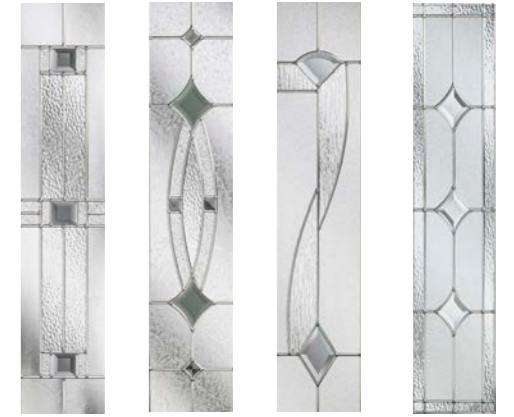

Aspen Lunna Monza Palma

Visit our door designer to configure your perfect door style...