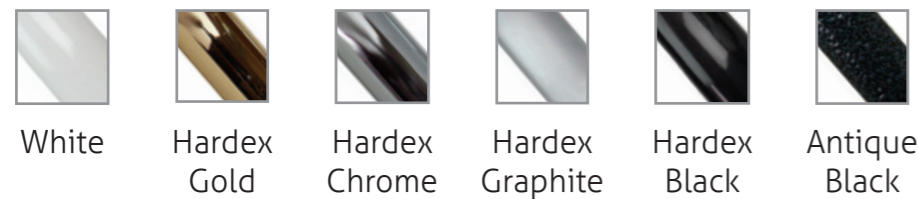

Choose a different colour for the internal and external to completely bespoke your design.

Paris

Venice

Hardware

No door is complete without some stunning hardware to finish it off. Our hardware is manufactured to internationally recognised standards, so you can be sure that every product is perfect, from how the hardware feels in your hand through to its functionality and finish.

Classic

Classic design for the modern home. Not overly fussy or fancy, our classic range offers neat, timeless style to suit any type of home.

Surface Finishes

Heritage

Complementary styling for any period home. Ideal for big oak doors, heritage buildings and old cottages. Available in Black only.