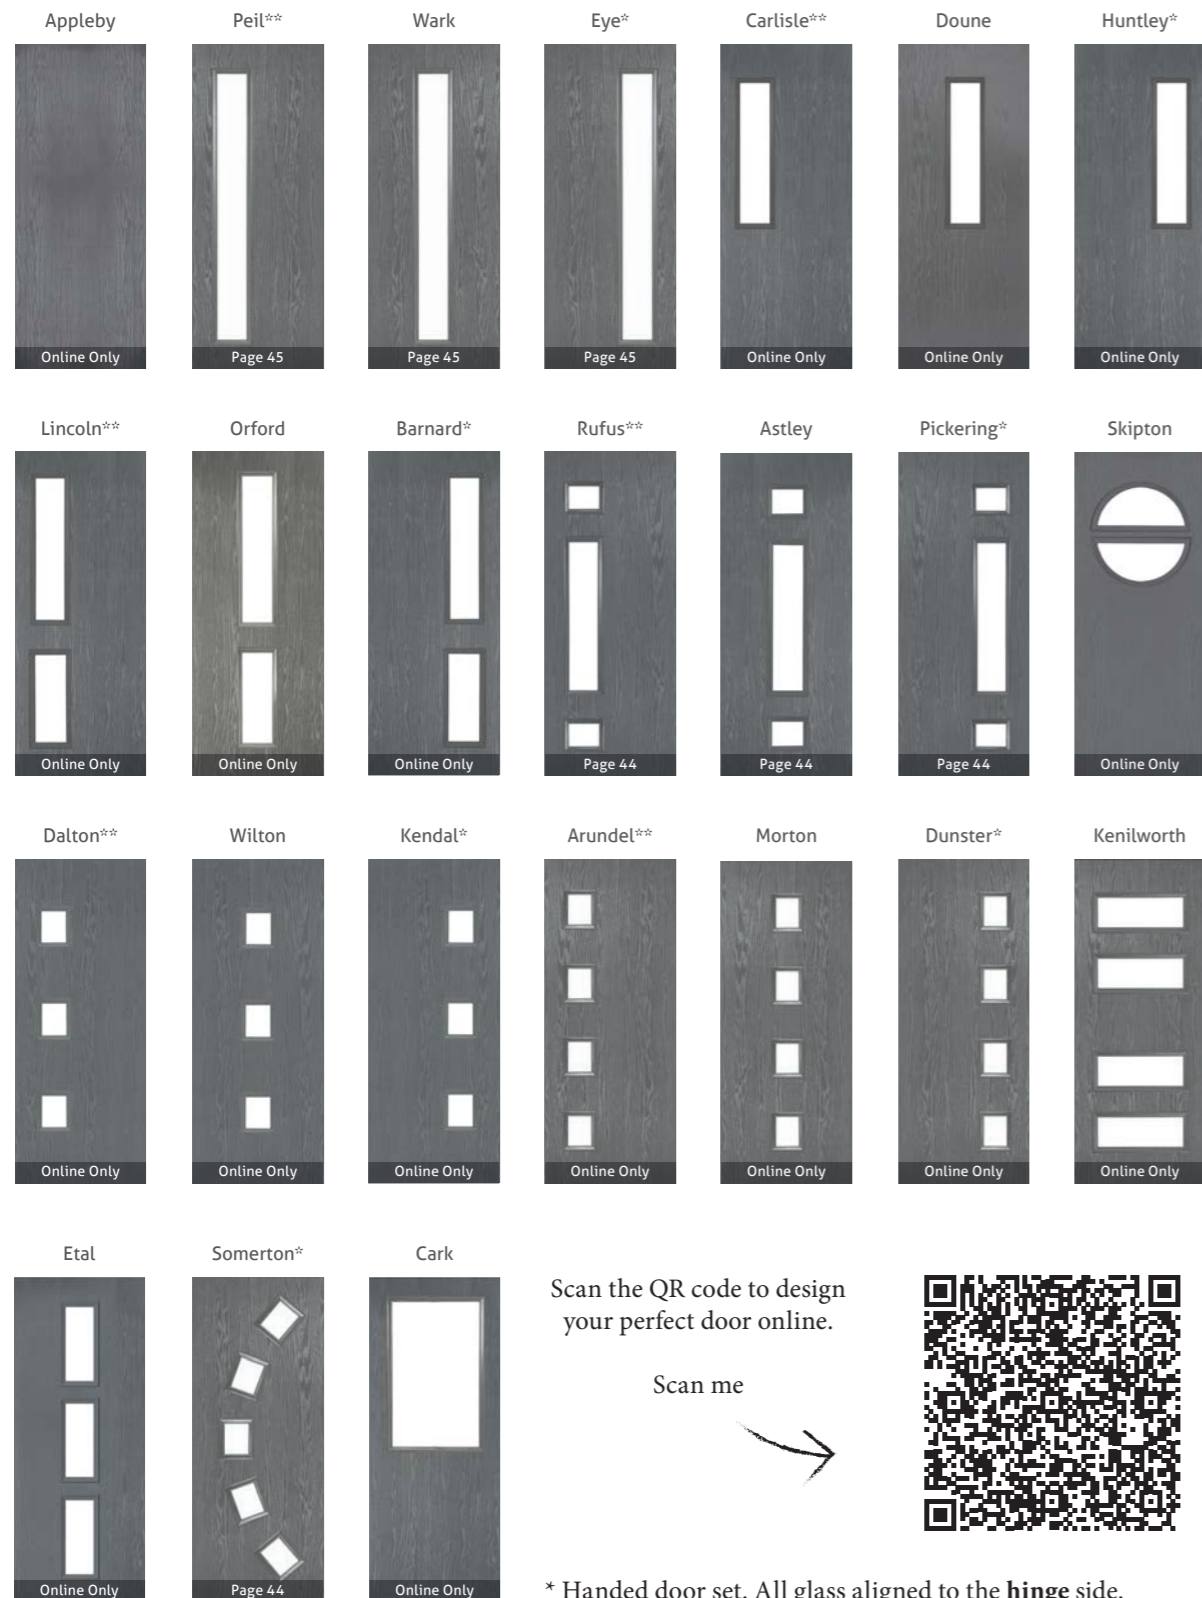

Scan here

New Cottage Range/Stable Doors

* Handed door set. All glass aligned to the **hinge** side.
 ** Handed door set. All glass aligned to the **handle** side.

Contemporary Door Styles

Contemporary City Range