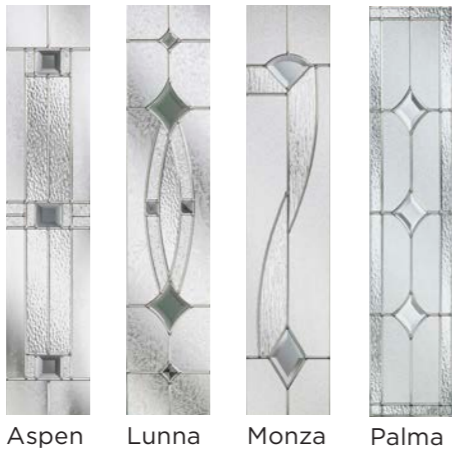

Florence

Hamburg
In Honey Beige with Sierra glass

Helsinki
In Duck Egg with Trieste glass

Naples
In Agate Grey with Radiant glass

Aspen Lunna Monza Palma

Andorra Aspen

Lunna Palma

Canvas Wentworth

Lyon

Antwerp

Contemporary City Collection

Our Contemporary City Collection doors are an eagerly anticipated addition to our already popular contemporary range. These on-trend grooved styles will make a statement on your home.