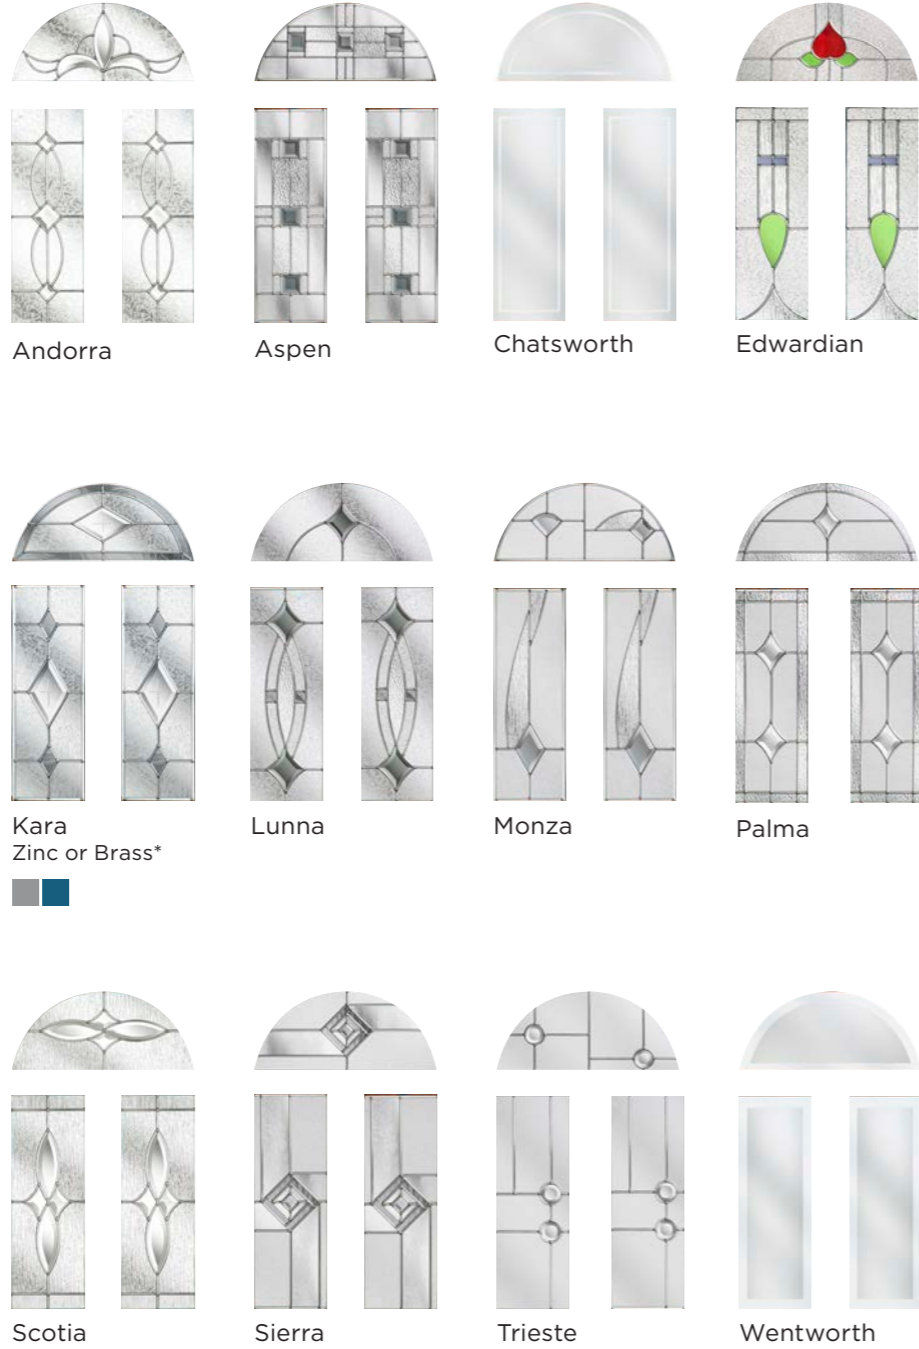

Leeds*

Main image: Leeds door in Light Grey with Palma glass.

Andorra

Aspen

Chatsworth

Edwardian

Kara
Zinc or Brass*

Lunna

Monza

Palma

Scotia

Sierra

Trieste

Wentworth

*Also available as nxt-gen, please see nxt-gen brochure for more information.