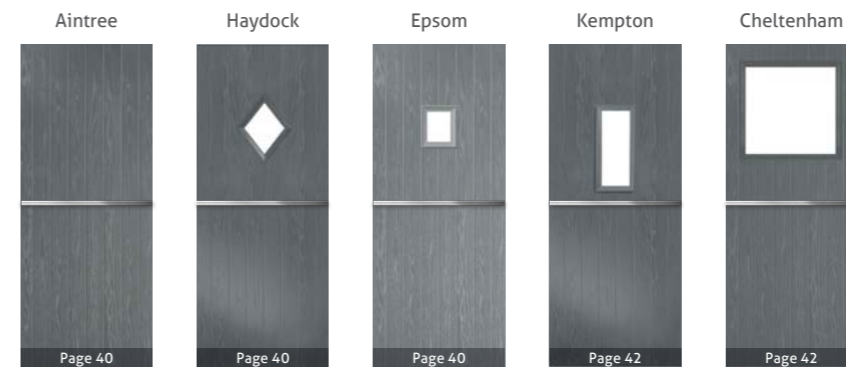

New Cottage Range/Stable Doors

* Handed door set. All glass aligned to the **hinge** side.
** Handed door set. All glass aligned to the **handle** side.