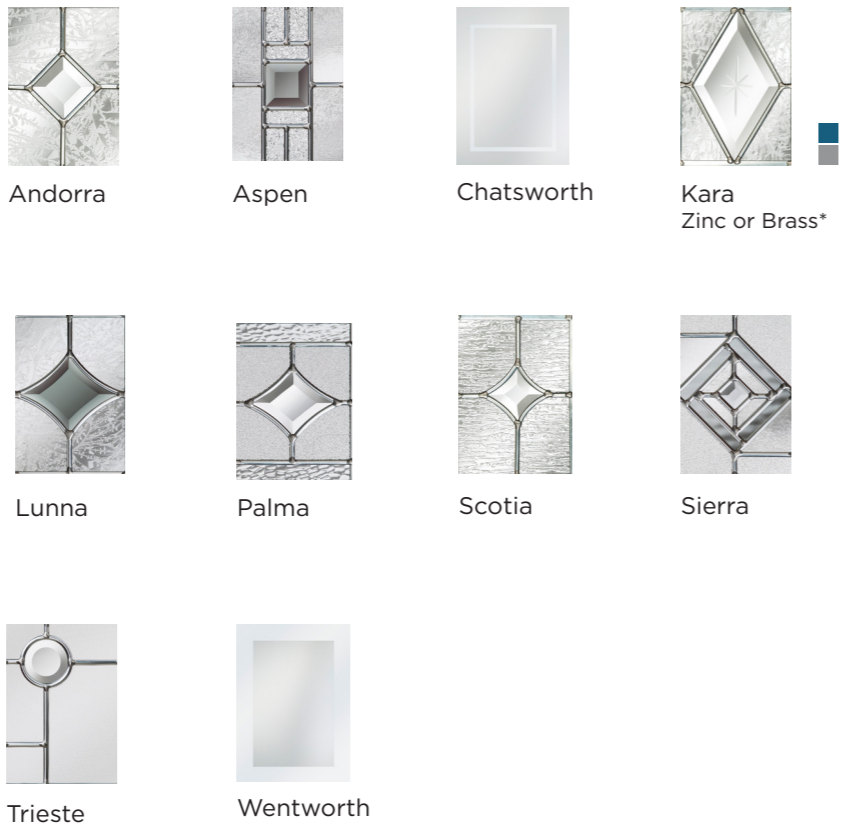

Popular Colours

Andorra Aspen Chatsworth Kara

Andorra Aspen Chatsworth Kara

Aspen Lunna Monza Palma

Visit our door designer to configure your perfect door style...

safeguardproducts.co.uk

Maple

Main image: Basalt Grey with Palma glass.

Birch

Mulberry

It is advisable to design handed doors online to ensure the correct door name is selected.

Safe and secure...
Read all about our security credentials on pages 12-17.

Ash

Main image: Premium Chartwell with Kara Grey glass.

Hawthorn

Elm

Popular Colours

Wentworth Bloom Odessa

Exclusive glass designs!

Discover the full range, scan here...

Stable doors

Main image: Haydock door in Steel Blue with Andorra Glass.