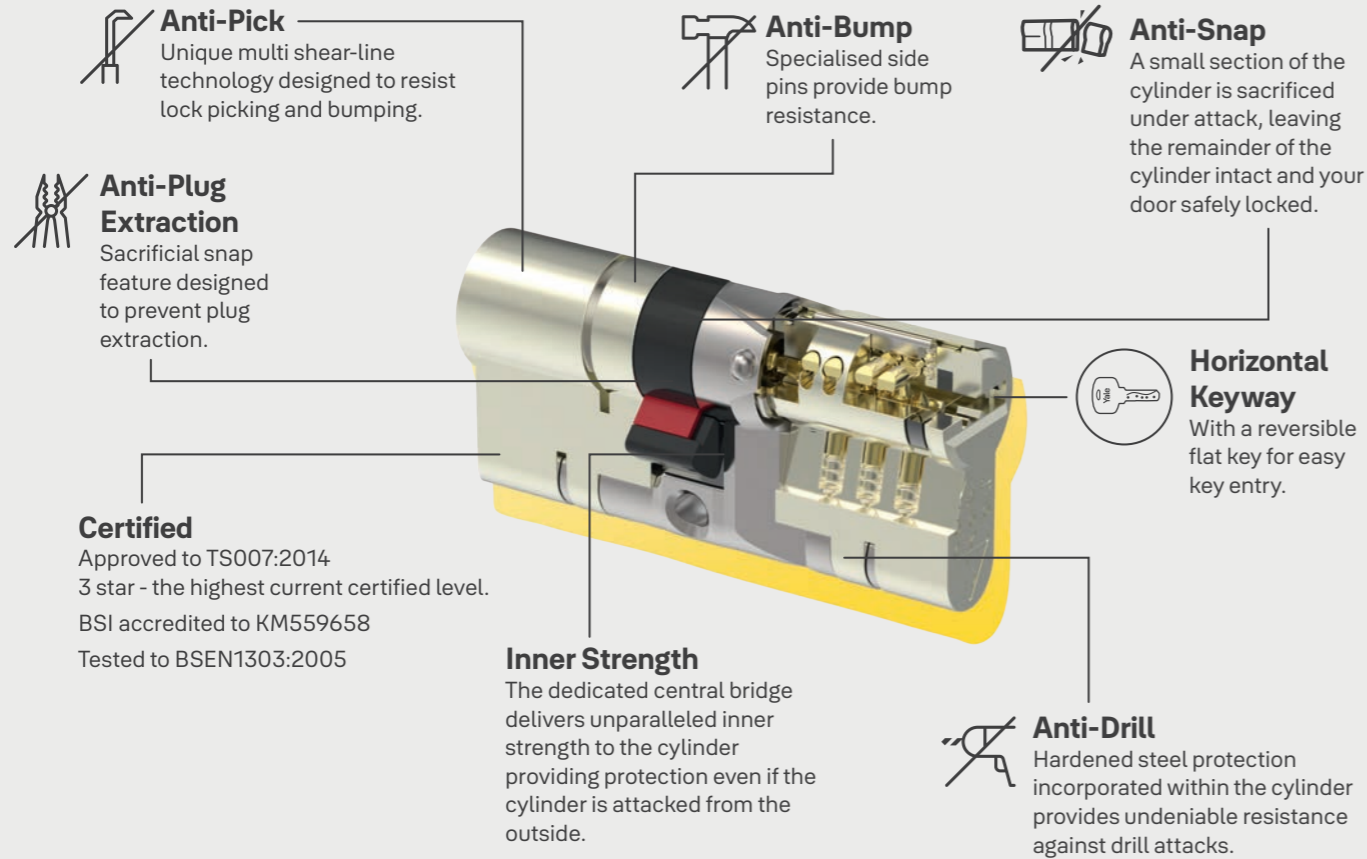

Yale Platinum 3 Star Cylinder.

Strong, versatile and secure this cylinder offers the ultimate home protection.

The Platinum 3 Star Cylinder is Yale's most secure lock yet. That's why they are offering £1000 guarantee if your cylinder snaps during the unlikely event of a break-in.

Lockmaster's signature hook designed with security in mind.

SensCheck™ compatible. Check the status of your home, anytime, anywhere.

Lockmaster AutoEngage.

Designed, developed and tested to Yale's exacting standards, delivering high performance security whilst also complementing contemporary and heritage door styles.