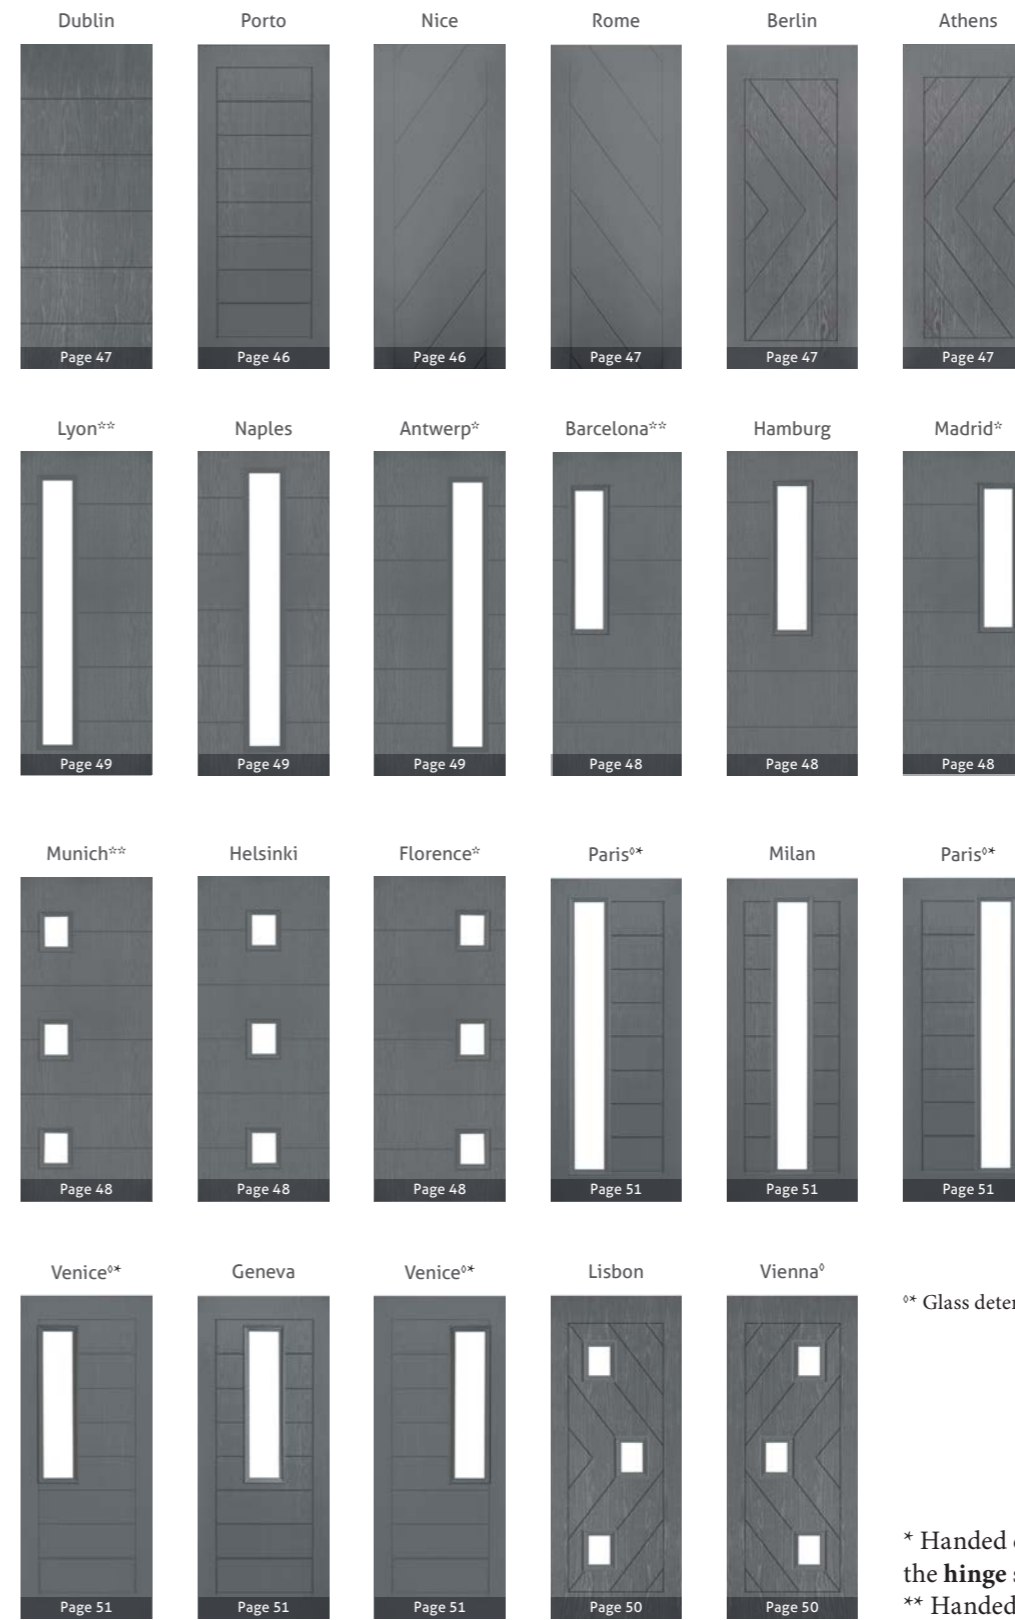

Scan here

New Cottage Range/Stable Doors

* Handed door set. All glass aligned to the **hinge** side.
 ** Handed door set. All glass aligned to the **handle** side.

Contemporary Door Styles

Contemporary City Range