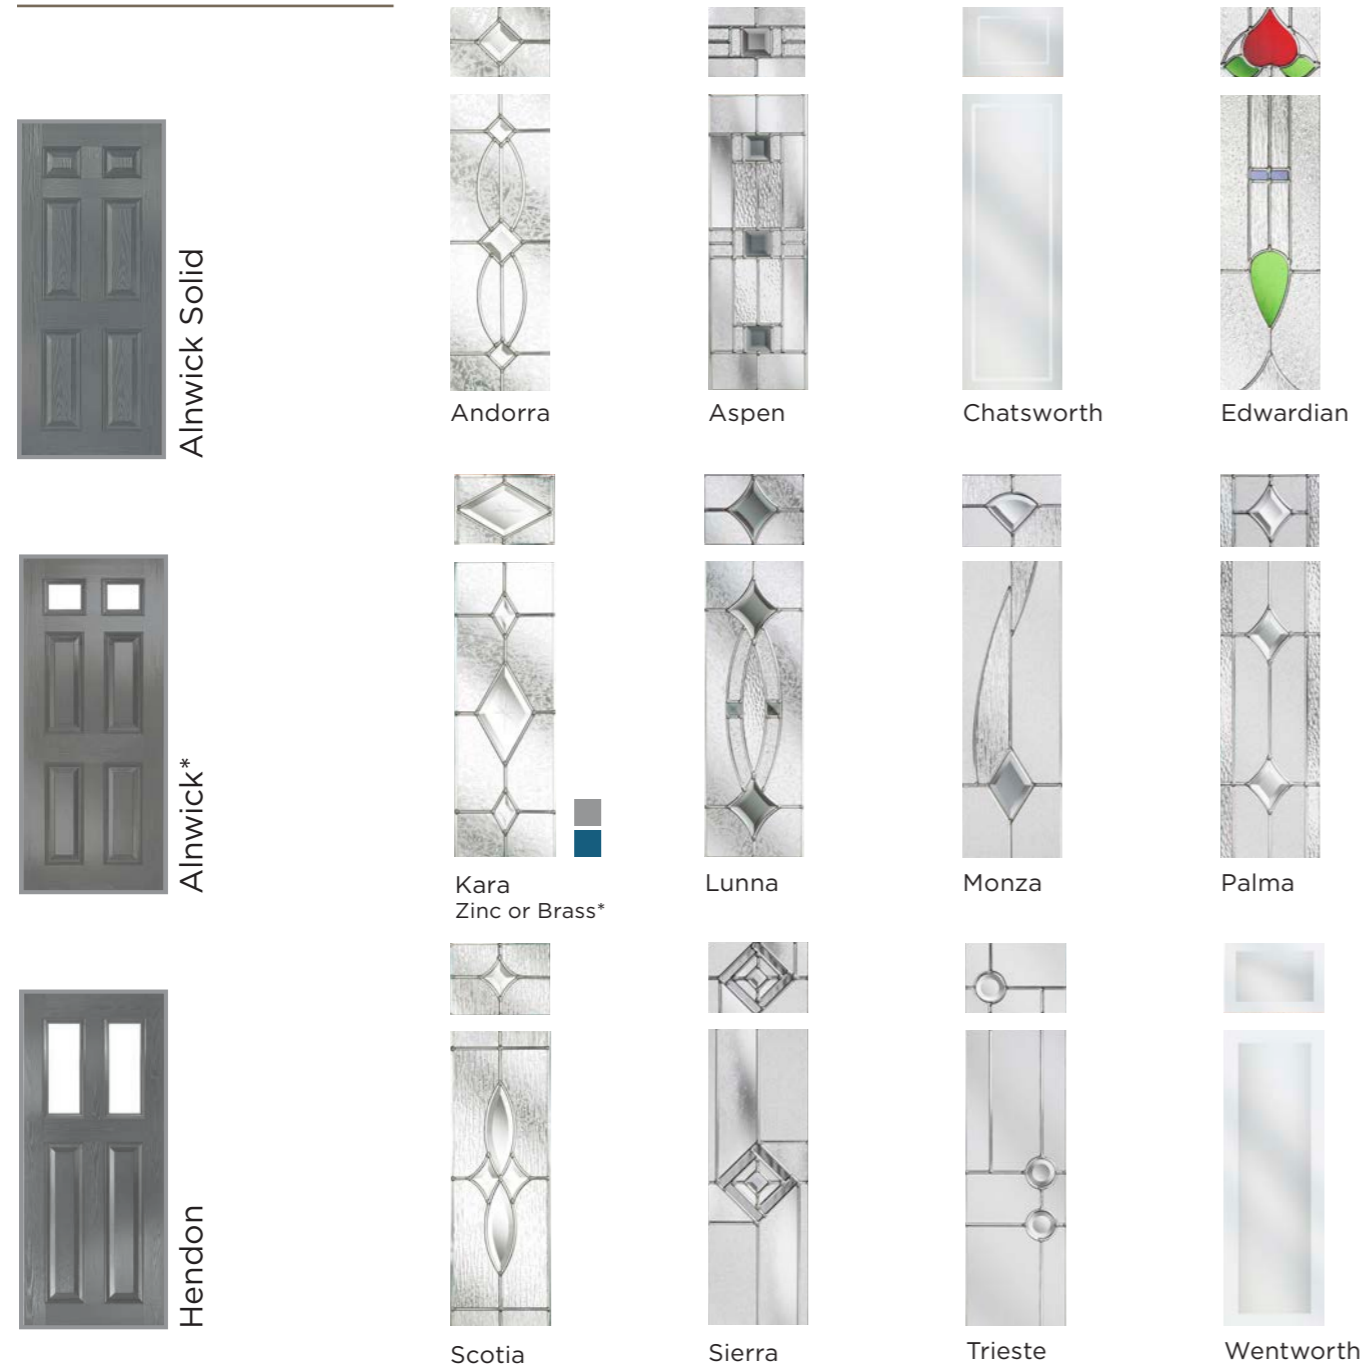

Premium
Chartwell

Honey Beige

Popular
Colours

perfect colour match rain deflectors

Bowes*

Main image: Bowes door in Distant Blue with Lunna glass.

Matching sidelights available for Bowes door.

*Also available as nxt-gen, please see nxt-gen brochure for more information.

Berkeley

Main image: Berkeley door in Pebble Grey with Edwardian glass.

The perfect solution for controlling light and privacy in your home.

Mini Blinds can be handed left or right and have a simple control mechanism to be raised or tilted with one hand. This system uses a magnetic tab rather than a traditional cord, so is completely safe for use around children. Enclosed within two panes of glass in the frame and is completely protected from damage and dust. A stylish finishing touch to any external door. Please note also available in the Conwy door.